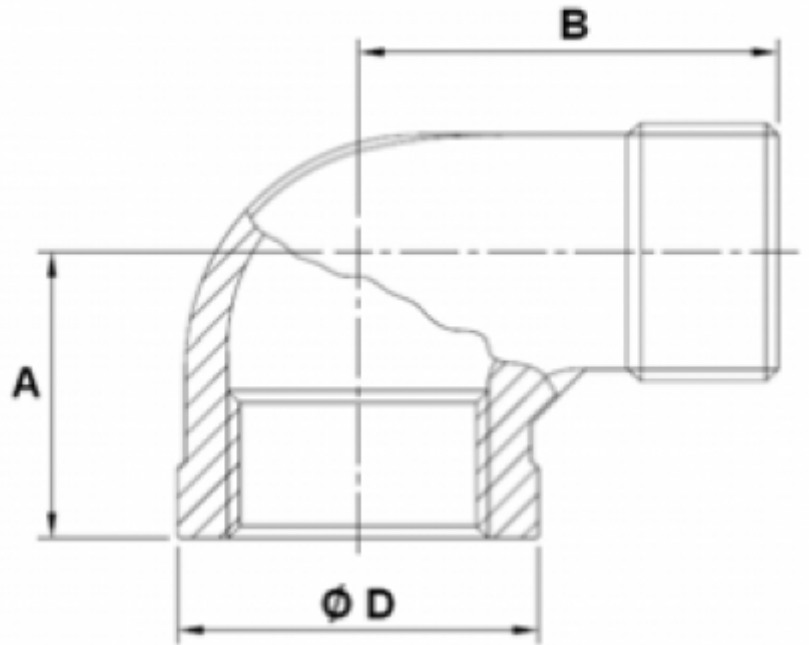

90 degree pipe elbow Male-Female Stainless steel elbow with male-female thread

Technical specifications:

Male thread: BSP **Female thread:** BSP **Max operating pressure:** 20 bar

Material: AISI 316 L Stainless steel

The product is a permanent storage lots. Meantime, we hold the right of selling the stock in products.

øD	A (mm)	B (mm)	Article number
1/8"	19	25	820152
1/4"	19	29	820153
3/8"	23	35	820154
1/2"	28	40	820100
3/4"	30	48	820101
1"	36	53	820104
1.1/4"	44	65	820090
1.1/2"	48	70	820091
2"	55	77	820092
2.1/2"	67	93	820093
3"	77	105	820094